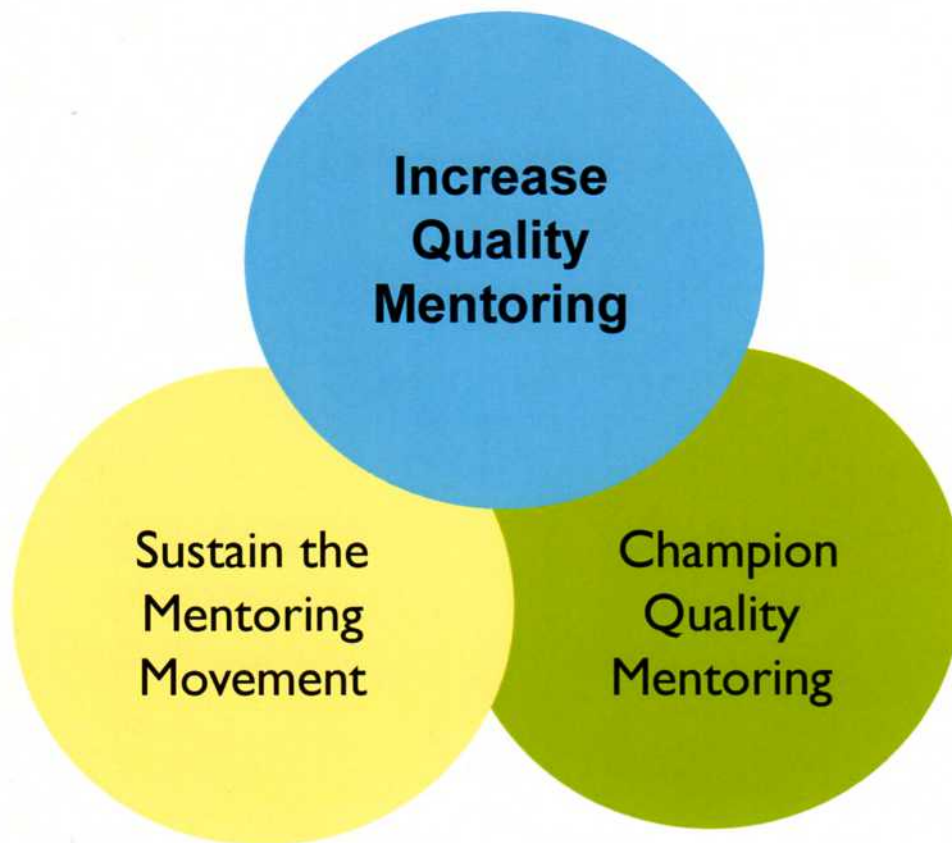

Mentoring Partnership of Minnesota 2007 Annual Report

Mentoring Partnership of Minnesota

81 South Ninth Street, Minneapolis, MN 55402

(612)370-9180

www.mentoringworks.org